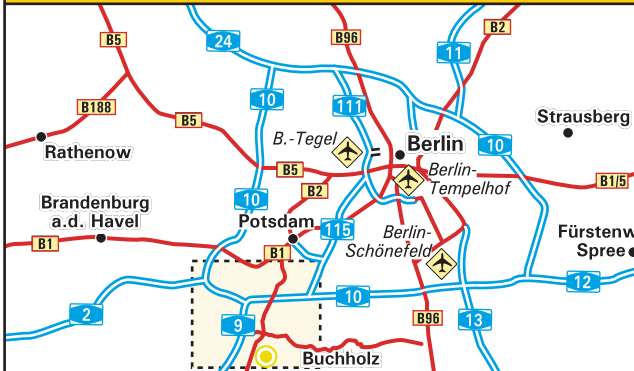

Verbundnetz Gas AG

VNG Verbundnetz Gas Aktiengesellschaft
An der B2
14547 Beelitz OT Buchholz
phone.: +49 (033204) 4-6312, fax. +49 (033204) 4-6302
www.vng.de